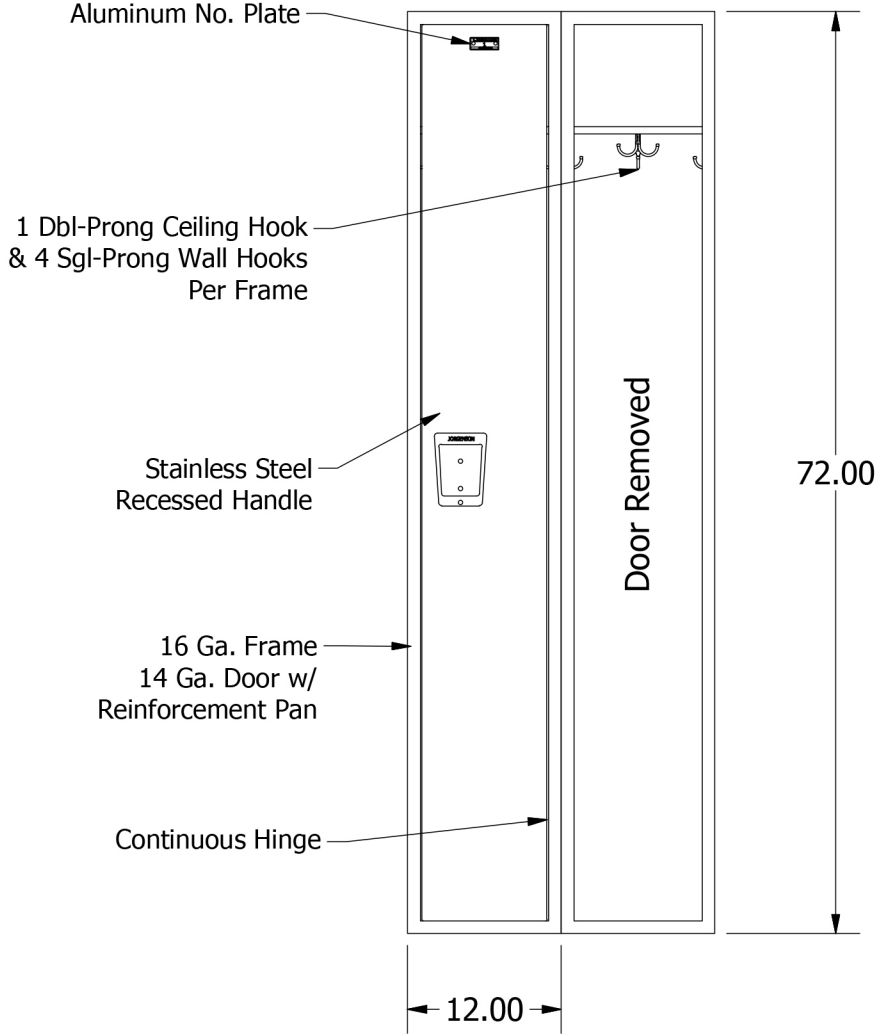

72" HIGH SINGLE TIER  
JORGENSEN SIGNATURE PLUS LOCKER

Allow  $\frac{1}{16}$ " growth per frame

Jorgenson Lockers

1239 South 700 West  
Salt Lake City, UT 84104  
101 Johnston Circle  
Palmetto, GA 30268