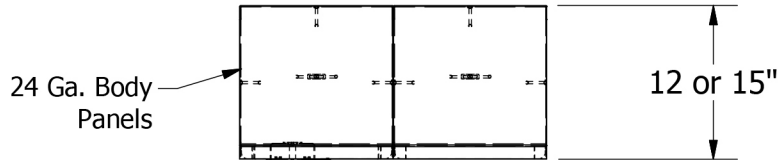

72" HIGH SINGLE TIER  
JORGENSEN SIGNATURE PLUS LOCKER

Allow  $\frac{1}{16}$ " growth per frame

Jorgenson Lockers

1239 South 700 West  
Salt Lake City, UT 84104  
101 Johnston Circle  
Palmetto, GA 30268